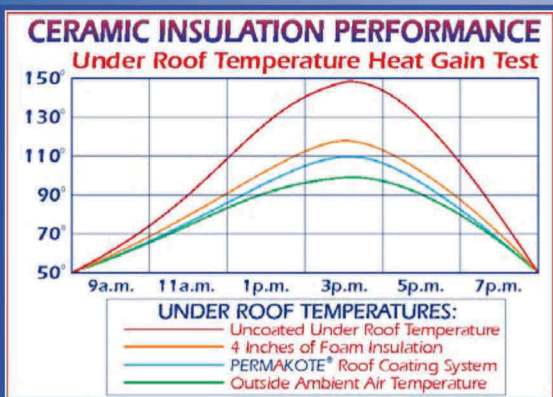

Energy, Utility & Cost Savings

Our PERMAPRODUCTS Line's unique formulas allow for significant Energy Savings. According to EnergyStar.gov, having a white, reflective roof surface can reduce the roof's surface temperature by up to 100°F, significantly decreasing the amount of heat transferred into the building and reducing peak hour cooling demands. Higher reflectivity = lower energy consumption and lower cooling costs. With our PERMAPRODUCTS Cost-Saving Installation, PERMAPRODUCTS Roofing Systems are typically easier to install and maintain than conventional tear-off roof installations, and also eliminate unnecessary construction waste. This means such projects generally cost a fraction of the price of a new roof installation.